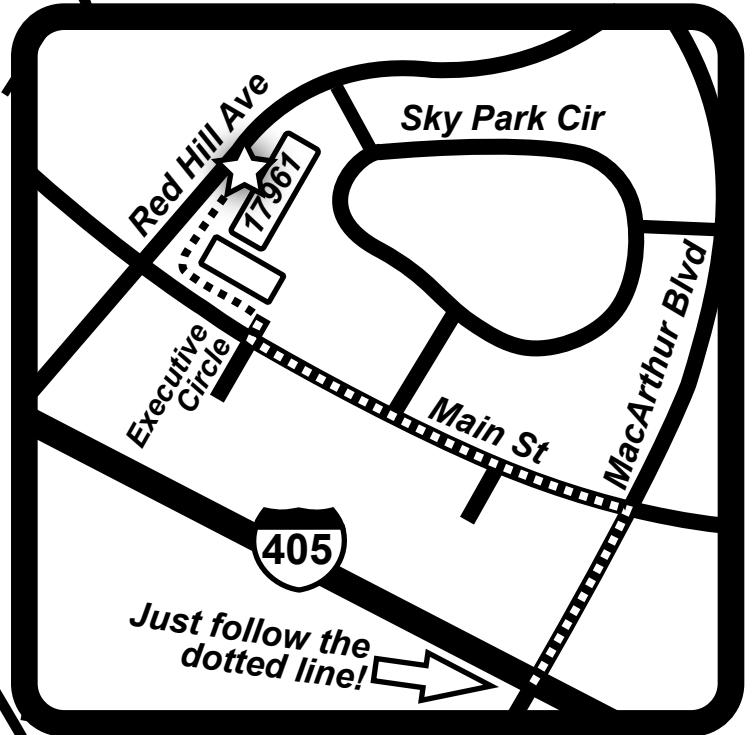

# Directions

## Turn by Turn

- Take the 405 to MacArthur Blvd
- Exit MacArthur Blvd, Turn **RIGHT**
- Turn **LEFT** on Main St - it will be your first light
- Turn **RIGHT** on Executive Circle - it will be your third light
- Make an immediate **LEFT**
- Follow the parking lot all the way around
- We will be on the right facing Red Hill Ave (It's not much to look at outside but it's a beautiful ballroom inside!)