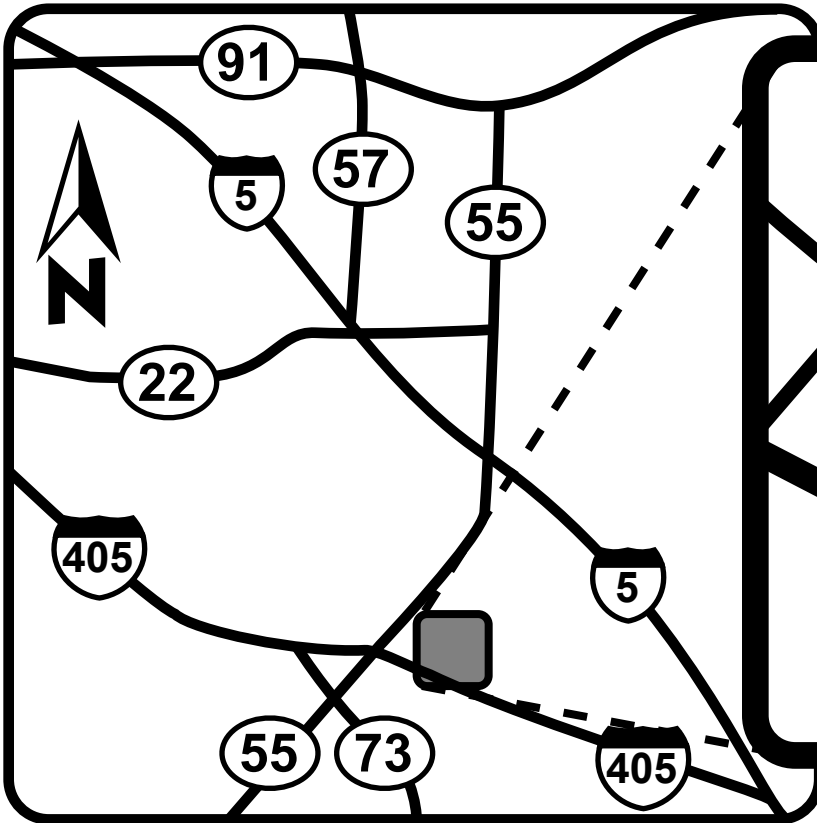

# ATOMIC BALLROOM

# Directions

## Turn by Turn

- Take the 405 to MacArthur Blvd
- Exit MacArthur Blvd, Turn **RIGHT**
- Turn **LEFT** on Main St - it will be your first light
- Turn **RIGHT** on Executive Circle - it will be your third light
- Make an immediate **LEFT**
- Follow the parking lot all the way around
- We will be on the right facing Red Hill Ave (It's not much to look at outside but it's a beautiful ballroom inside!)