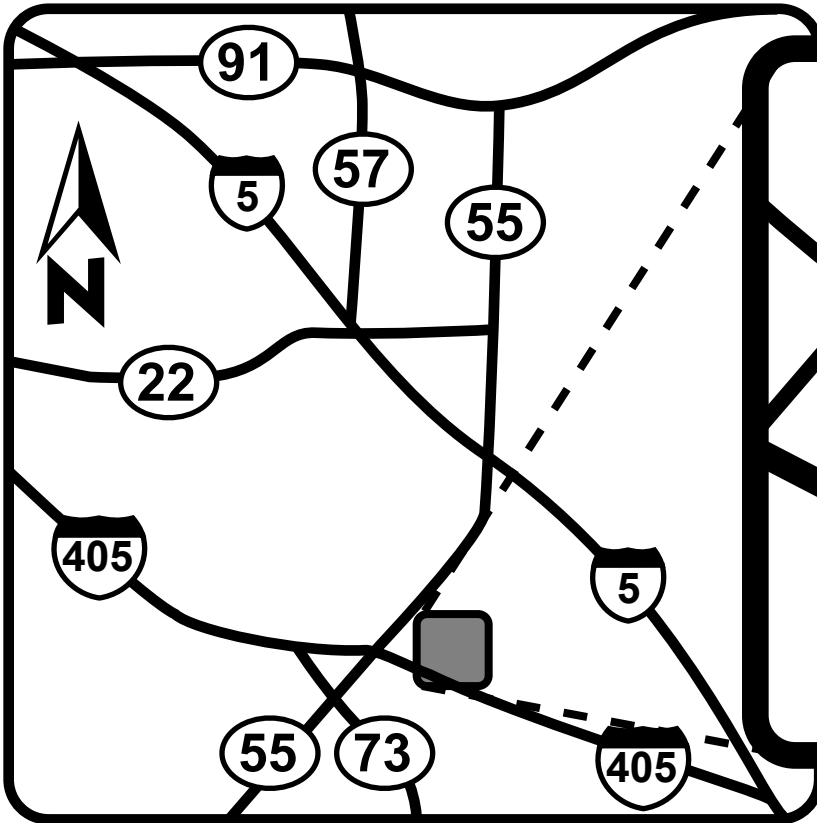

ATOMIC BALLROOM

Directions

Turn by Turn

- Take the 405 to MacArthur Blvd
- Exit MacArthur Blvd, Turn **RIGHT**
- Turn **LEFT** on Main St - it will be your first light
- Turn **RIGHT** on Executive Circle - it will be your third light
- Make an immediate **LEFT**
- Follow the parking lot all the way around
- We will be on the right facing Red Hill Ave (It's not much to look at outside but it's a beautiful ballroom inside!)

New Student Special!

New students can bring this coupon in for a 10 Group Class Virtual Punch Card for only \$60 (that's 50% off our normal price)!

Valid for new students on first visit only.