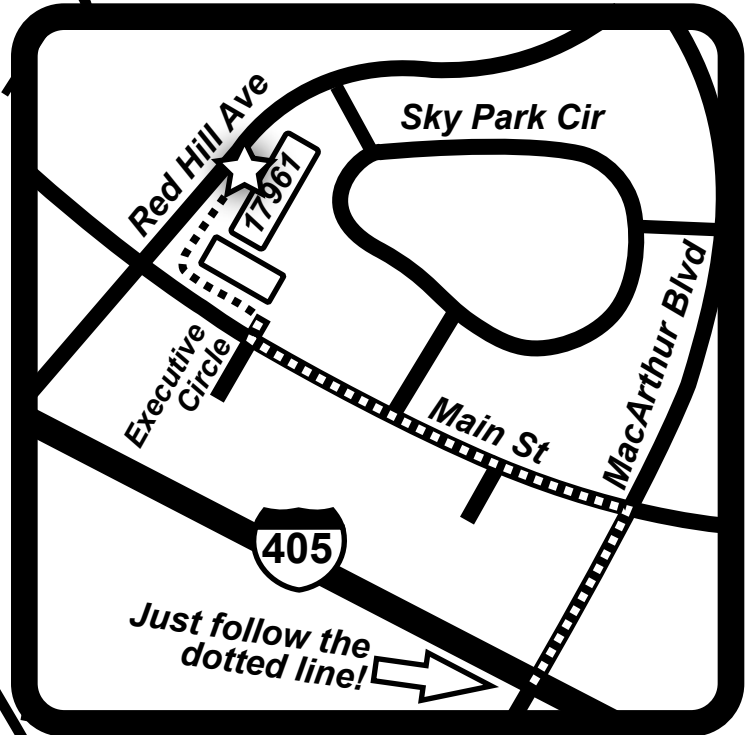

ATOMIC BALLROOM

Directions

Turn by Turn

- Take the 405 to MacArthur Blvd
- Exit MacArthur Blvd, Turn **RIGHT**
- Turn **LEFT** on Main St - it will be your first light
- Turn **RIGHT** on Executive Circle - it will be your third light
- Make an immediate **LEFT**
- Follow the parking lot all the way around
- We will be on the right facing Red Hill Ave (It's not much to look at outside but it's a beautiful ballroom inside!)

New Student Special!

New students can bring this coupon in for a 10 Group Class Virtual Punch Card for only \$60 (that's 50% off our normal price)!

Valid for new students on first visit only.