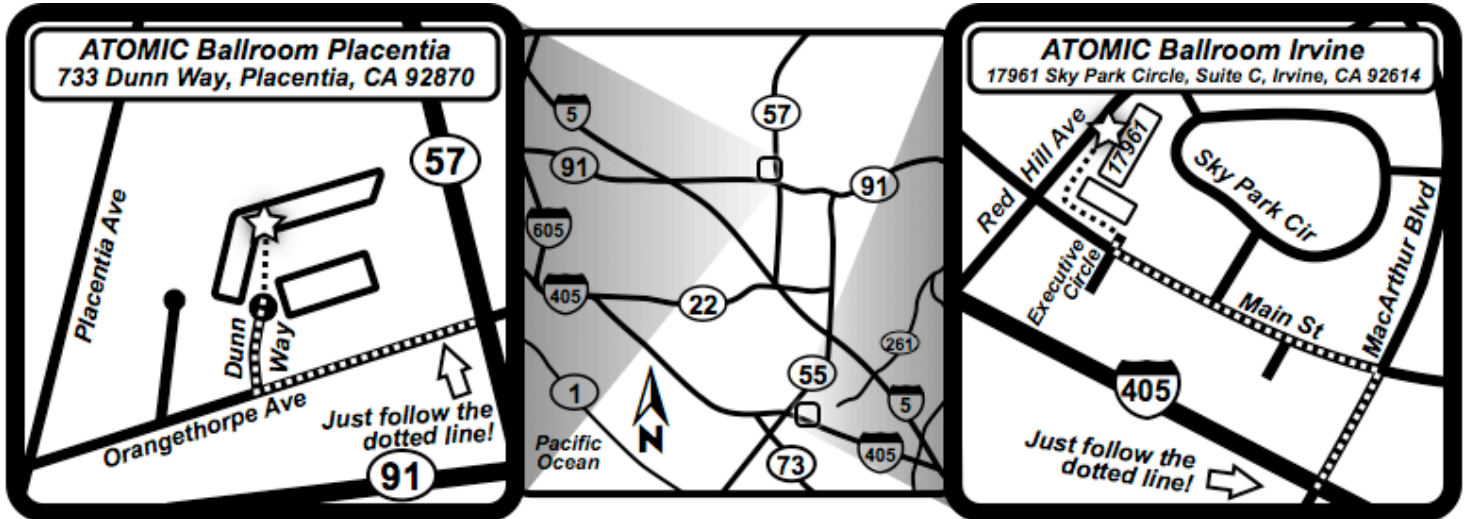

ATOMIC BALLROOM

Directions

ATOMIC Ballroom now has locations in both Irvine and Placentia!
Be sure to double check the event details so you drive to the correct location

Turn by turn directions to ATOMIC Ballroom Placentia

- Take the 57 to Orangethorpe Ave - it is the exit just north of the 91
- Exit Orangethorpe Ave, turn LEFT
- Turn RIGHT on Dunn Way - it is just one very short block west of the 57
- Drive straight into the parking lot at the end of the cul-de-sac
- ATOMIC Ballroom Placentia will be directly ahead of you at 733 Dunn Way

Questions? Just call 714.528.8331

Turn by turn directions to ATOMIC Ballroom Irvine

- Take the 405 to MacArthur Blvd
- Exit MacArthur Blvd, turn RIGHT
- Turn LEFT on Main St
- Turn RIGHT on Executive Circle - it will be your third light
- Make an immediate LEFT
- Follow the parking lot around the corner
- ATOMIC Ballroom Irvine will be on the right, in Suite C, facing Red Hill Ave